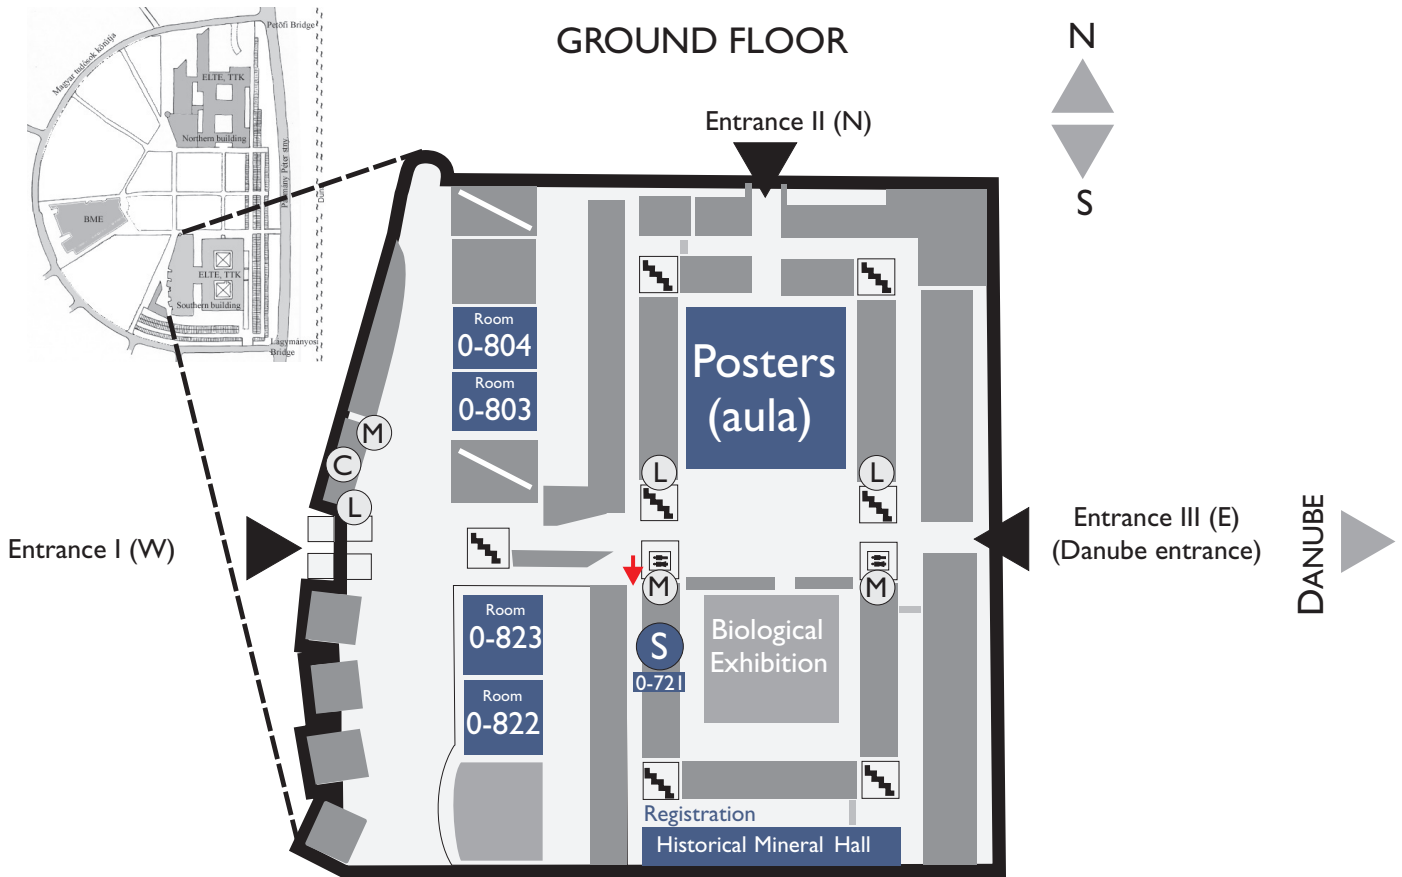

# Eötvös Loránd University, Riverside Campus, Building C 1117 Budapest, Pázmány Péter sétány 1/C

-  Entrance Dept. of Mineralogy
-  Speakers' room (0-721)
-  Cloakroom
-  Ladies' room
-  Men's room