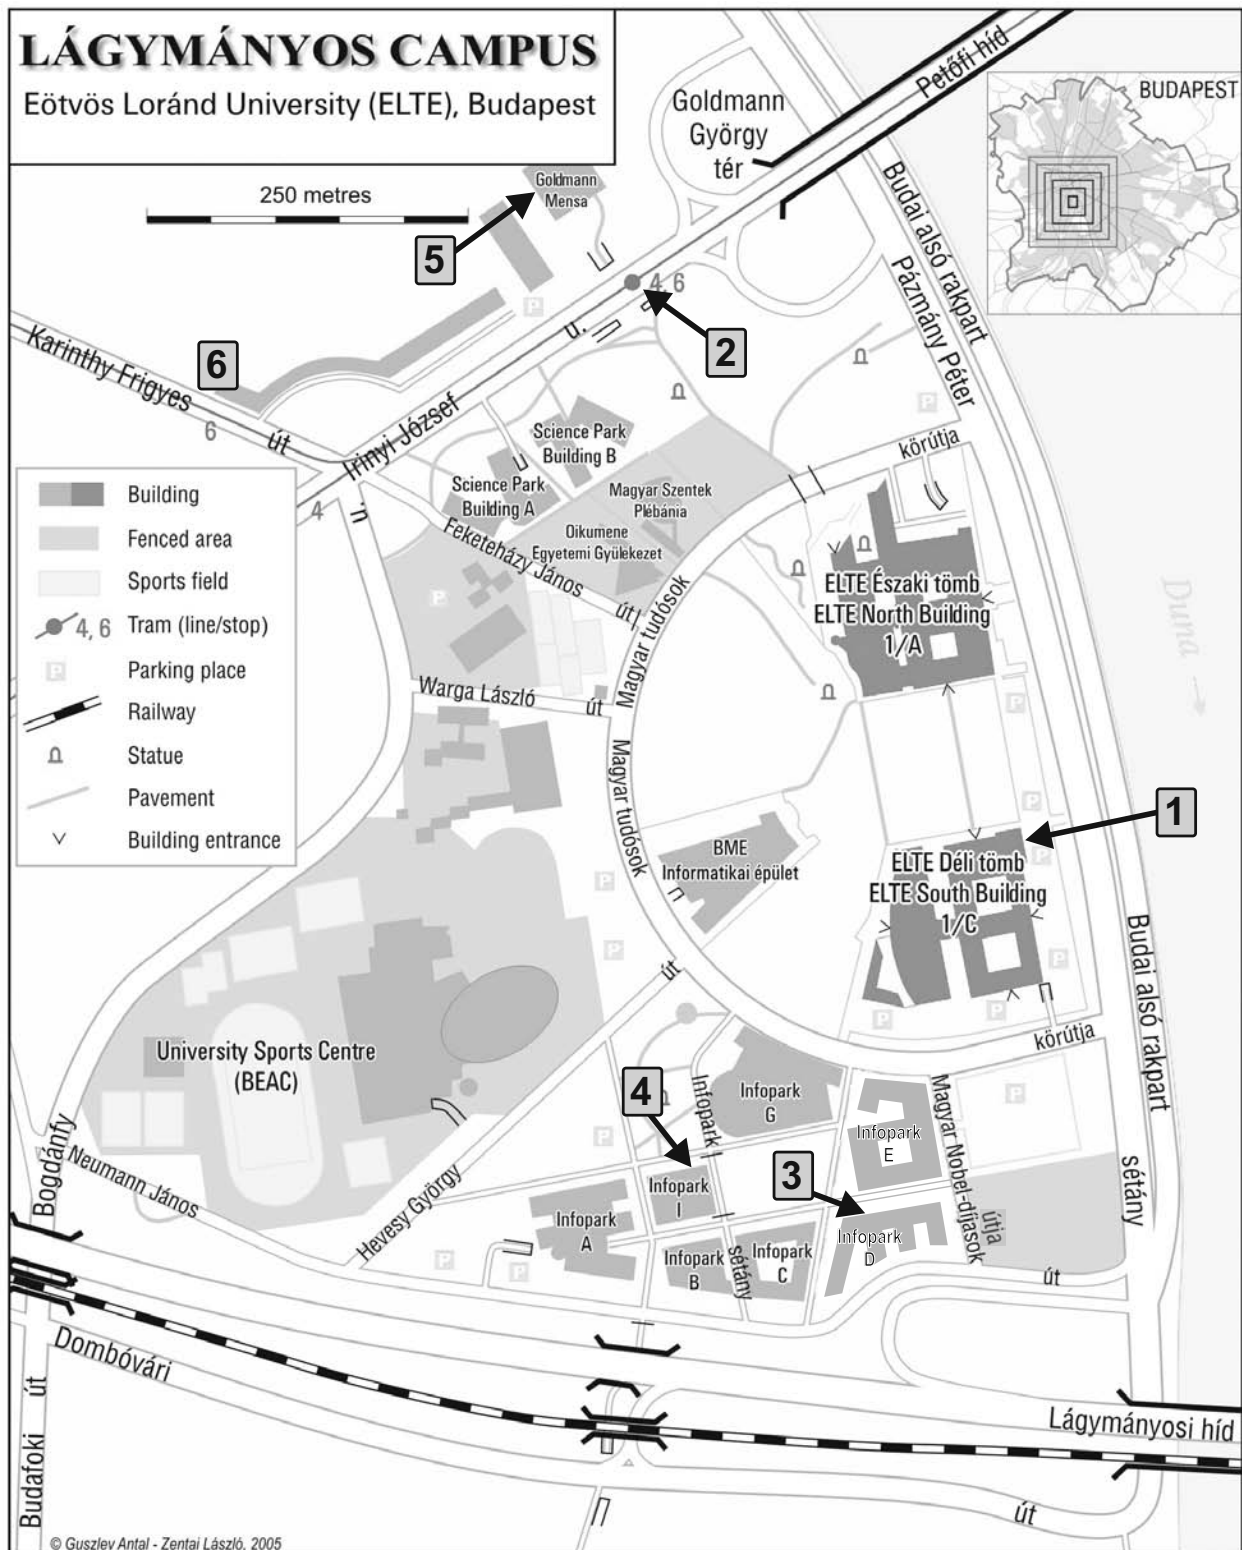

Surroundings of the Eötvös University, Riverside Campus (Lágymányos) Venue of the MinPet2009 & 4thMSCC joint meeting

- 1** Eötvös Loránd University (Building C), 1117 Budapest, Pázmány Péter sétány 1/C
- 2** Tram station “Petöfi híd, budai hídfő” (Petöfi Bridge, Buda side), of trams no. 4 and 6
- 3** A la carte self-service restaurant, Infopark, Building D
- 4** A la carte self-service restaurant, Infopark, Building I
- 5** Technical University, self-service restaurant, Goldman György tér 1 (on the first floor)
- 6** Chinese fast food restaurant (Karinthy Frigyes út 21)